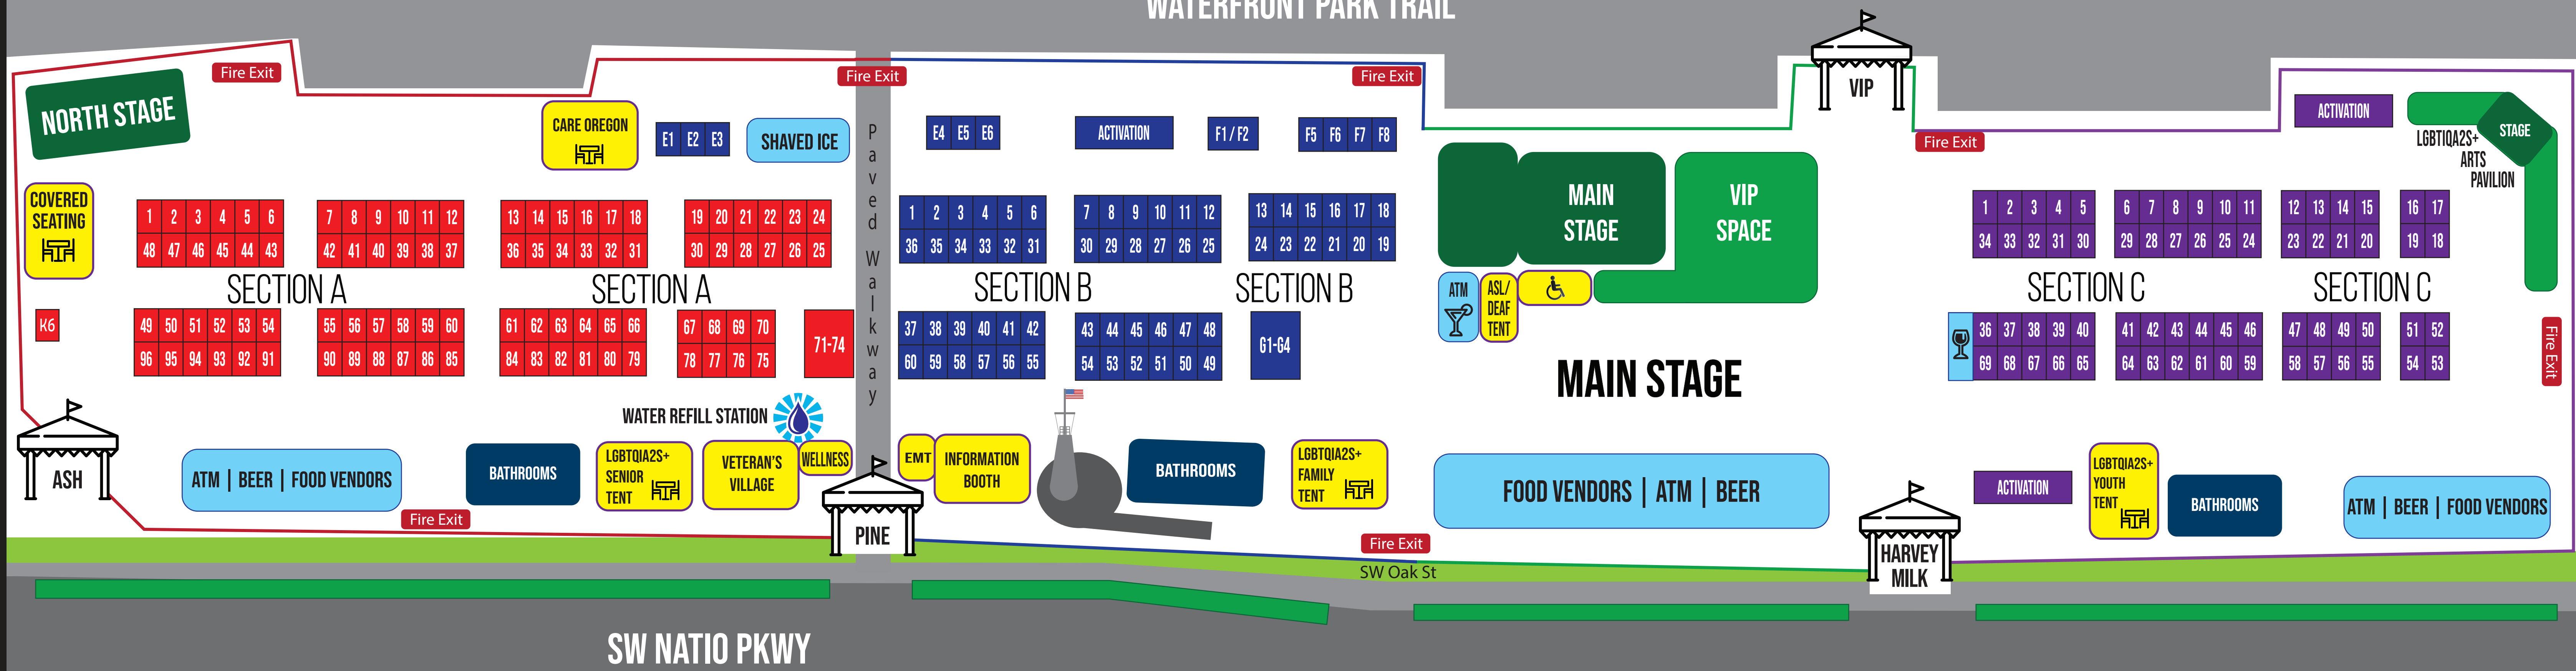

2023 Portland Pride Waterfront Festival

WILLAMETTE RIVER

WATERFRONT PARK TRAIL

SECTION A

- ATM | BEER
- NORTH STAGE
- CARE OREGON
- BICYCLE PARKING
- VETERAN'S VILLAGE
- COVERED SEATING AREA
- LGBTQIA2S+ SENIOR TENT
- LGBTQIA2S+ WELLNESS TENT

- Food Vendors*
- QUALISERVE
 - JUGOS Y FRUTA
 - TIM'S PIZZA
 - KONA ICE

SECTION B

- EMT
- ATM | BEER
- LGBTQIA2S+ FAMILY TENT
- INFORMATION TENT

FESTIVAL DIRECTORY
PORTLANDPRIDE.ORG/DIRECTORY

MAIN STAGE

- VIP SPACE
- MAIN STAGE
- ATM | BEER | BAR
- LGBTQIA2S+ ASL/DEAF TENT
- ACCESSIBLE MAIN STAGE
- VIEWING AREA

- Food Vendors*
- BELLA LUNA COFFEE
 - BARBE QUEEN
 - IT'S ALL GREEK TO ME
 - SPICE OF AFRICA
 - DAIRY HILL ICE CREAM

SECTION C

- ATM | BEER | WINE
- LGBTQIA2S+ YOUTH TENT
- LGBTQIA2S+ ARTS PAVILION

- Food Vendors*
- CHASIN TOTS
 - GREENLEAF JUICE CO
 - VOODOO DOUGHNUTS